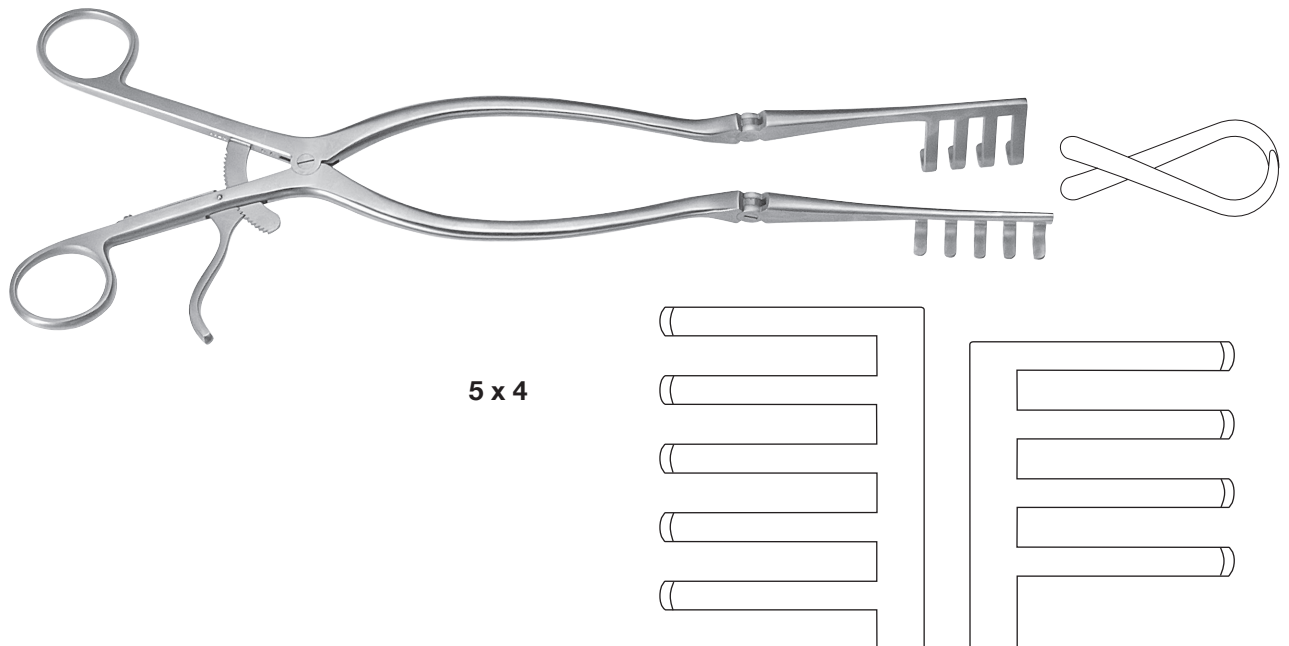

1/1

070-691-32	ADSON	32,0 cm; 12 5/8"	

stumpf | blunt | romo | mousse | smusso