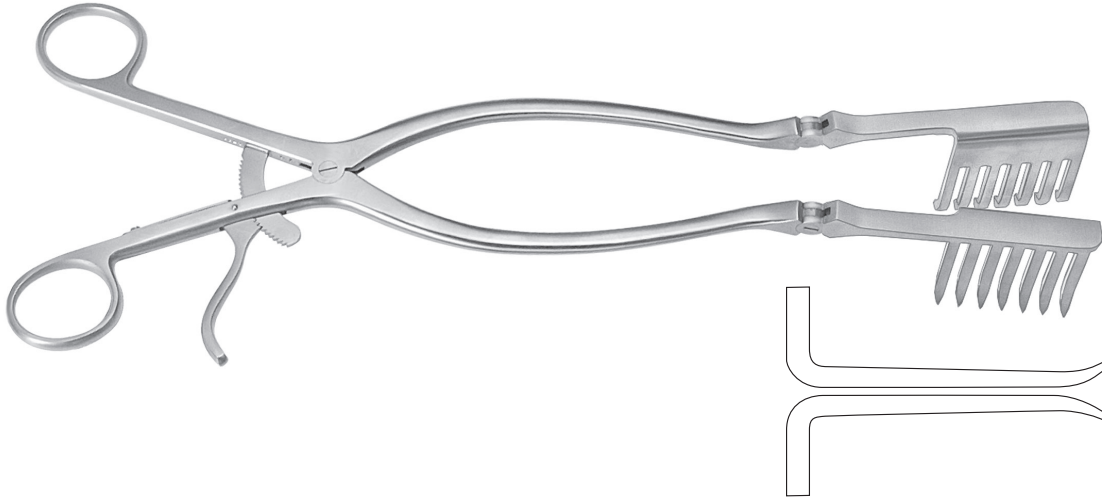

Wundspreizer
Self-Retaining Retractors

Separadores autoestáticos
Ecarteurs autostatiques
Divaricatori autostatici

Art.Nr.	Beschreibung | Description	Size	Spez.
070-862-32	BECKMANN-EATON	32,0 cm; 12 5/8"	

scharf | sharp | agudo | pointu | acuto